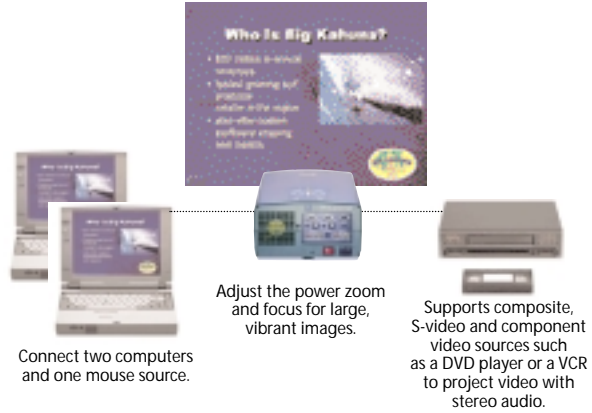

DP9260+ SET UP

Position the DP9260+ anywhere in the room.

ORDERING INFORMATION

Optional Accessories

CASE-801	Samsonite Desktop and UltraLight soft rolling carrying case
CASE-013	Deluxe rolling hard case (checkable/shippable)
CASE-014	High capacity rolling hard case (checkable/shippable)
LENS-007	Short-throw zoom lens (F2.5-3.1) 1.3 - 1.8:1
LENS-008	Long-throw zoom lens (F2.0-2.9) 2.4 - 4.3:1
LAMP-016	200-Watt UHP replacement lamp
PL-300	ProjectionLink with external transmitter and receiver

DP9260+ IMAGE DIMENSION CALCULATION FACTORS

(Multiply projection distance by calculation factor for image dimension.)

Standard & Optional Lenses	Min Height	Max Height	Min Width	Max Width	Min Diag.	Max Diag.
Short-throw lens 1.3-1.8:1	0.417	0.577	0.556	0.769	0.694	0.962
Standard lens 1.8-2.4:1	0.313	0.417	0.417	0.556	0.521	0.694
Long-throw lens 2.4 - 4.3:1	0.174	0.313	0.233	0.417	0.291	0.521